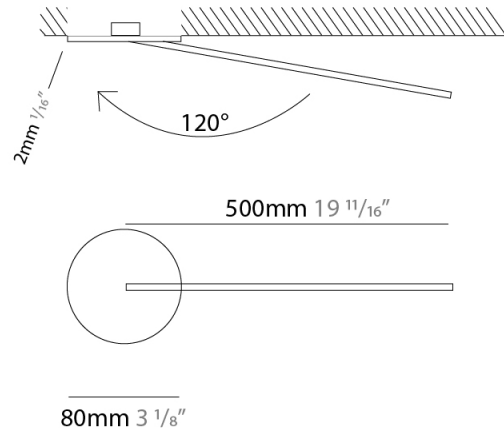

GENERAL

Series: Spillo
 Subseries: Spillo 1 Rod
 Brand: Icone
 Division: Design
 Mounting Type: Recessed
 Mounting Location: Wall
 Subcategory: Ambient

PHYSICAL

Shape: Rectangle
 Width (mm): 50
 Width (in): 1 15/16
 Height (mm): 500
 Height (in): 19 11/16
 Light Distribution: Adjustable
 Fixture Finish: WHI / BLK / CHR / BGD
 Fixture Material: Brass

GENERAL

Series: Spillo
 Subseries: Spillo 1 Rod
 Brand: Icone
 Division: Design
 Mounting Type: Recessed
 Mounting Location: Wall
 Subcategory: Ambient

PHYSICAL

Shape: Rectangle
 Width (mm): 50
 Width (in): 1 ¹⁵/₁₆
 Height (mm): 500
 Height (in): 19 ¹¹/₁₆
 Light Distribution: Adjustable
 Fixture Finish: WHI / BLK / CHR / BGD
 Fixture Material: Brass

LED

Color Temperature (°K): 2700 / 3000
 Nominal Lumen (lm): 550
 CRI: >90 CRI
 Lamp Life (hrs): 50000

OPTICAL

Adjustability: Tilt 120°

RATINGS AND CERTIFICATIONS

Certified By: Certified for North American Standards
 IP rating: IP20